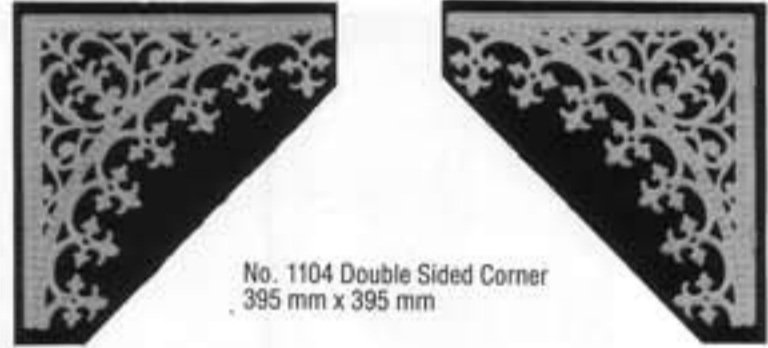

CORNERS & FRIEZES

No. 102 Double Sided Frieze
800 mm x 120 mm

No. 8D Double Sided Frieze
866 mm x 83 mm

No. 100 Double Sided Corner
397 mm x 397 mm

No. 7 Double Sided Corner
440 mm x 440 mm

No. 50 Double Sided Frieze
825 mm x 180 mm

No. 1105 Double Sided Frieze
795 mm x 110 mm

No. 47 Double Sided
Left Corner 438 mm x 533 mm

No. 48 Double Sided
Right Corner 438 mm x 533 mm

No. 1104 Double Sided Corner
395 mm x 395 mm

No. 1107 Double Sided Frieze
900 x 150 mm

RICHMOND VALANCE single sided
835 mm x 197 mm (32 $\frac{1}{8}$ " x 7 $\frac{3}{4}$ ")

No. 1106 Double Sided Corner
515 mm x 420 mm

RICHMOND FRIEZE
795 mm x 90 mm (31 $\frac{1}{16}$ " x 3 $\frac{3}{8}$ ") single sided

GRANGE FRIEZE
800 mm x 100 mm (31 $\frac{1}{2}$ " x 4")

RICHMOND CORNER
434 mm x 434 mm
(17 $\frac{1}{8}$ " x 17 $\frac{1}{8}$ ")
single sided

GRANGE CORNER
432 mm x 432 mm
(17" x 17")
double sided

No. 146 CORNER
273 mm x 273 mm
(10 $\frac{3}{4}$ " x 10 $\frac{3}{4}$ ")
double sided