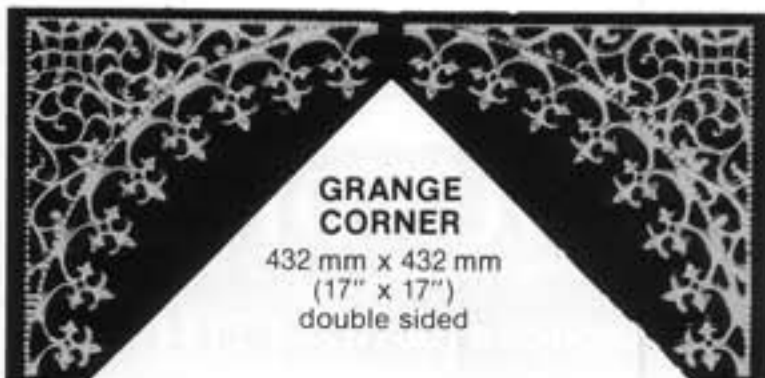

No. 1105 Double Sided Frieze
795 mm x 110 mm

No. 47 Double Sided
Left Corner 438 mm x 533 mm

No. 48 Double Sided
Right Corner 438 mm x 533 mm

No. 1104 Double Sided Corner
395 mm x 395 mm

No. 1107 Double Sided Frieze
900 x 150 mm

RICHMOND VALANCE single sided
835 mm x 197 mm (32 $\frac{1}{8}$ " x 7 $\frac{3}{4}$ ")

No. 1106 Double Sided Corner
515 mm x 420 mm

RICHMOND FRIEZE
795 mm x 90 mm (31 $\frac{1}{16}$ " x 3 $\frac{3}{8}$ ") single sided

GRANGE FRIEZE
800 mm x 100 mm (31 $\frac{1}{2}$ " x 4")

RICHMOND CORNER
434 mm x 434 mm
(17 $\frac{1}{8}$ " x 17 $\frac{1}{8}$ ")
single sided

GRANGE CORNER
432 mm x 432 mm
(17" x 17")
double sided

No. 146 CORNER
273 mm x 273 mm
(10 $\frac{3}{4}$ " x 10 $\frac{3}{4}$ ")
double sided