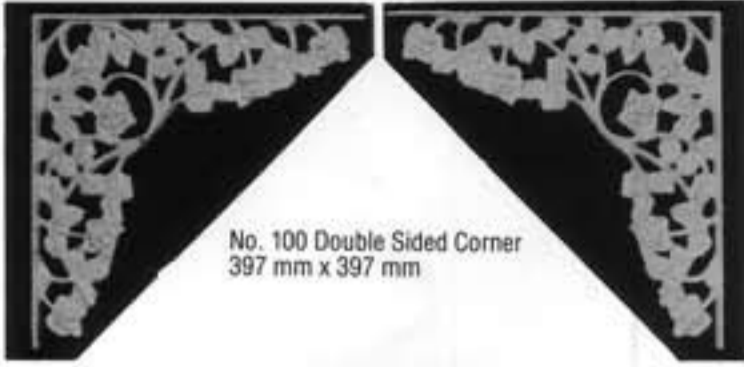

CORNERS & FRIEZES

No. 102 Double Sided Frieze
800 mm x 120 mm

No. 8D Double Sided Frieze
866 mm x 83 mm

No. 100 Double Sided Corner
397 mm x 397 mm

No. 7 Double Sided Corner
440 mm x 440 mm

No. 50 Double Sided Frieze
825 mm x 180 mm

No. 1105 Double Sided Frieze
795 mm x 110 mm

No. 47 Double Sided
Left Corner 438 mm x 533 mm

No. 48 Double Sided
Right Corner 438 mm x 533 mm

No. 1104 Double Sided Corner
395 mm x 395 mm

No. 1107 Double Sided Frieze
900 x 150 mm

RICHMOND VALANCE single sided
835 mm x 197 mm (32 $\frac{1}{8}$ " x 7 $\frac{3}{4}$ ")

No. 1106 Double Sided Corner
515 mm x 420 mm

RICHMOND FRIEZE
795 mm x 90 mm (31 $\frac{1}{16}$ " x 3 $\frac{3}{8}$ ") single sided

GRANGE FRIEZE
800 mm x 100 mm (31 $\frac{1}{2}$ " x 4")

RICHMOND CORNER
434 mm x 434 mm
(17 $\frac{1}{8}$ " x 17 $\frac{1}{8}$ ")
single sided

GRANGE CORNER
432 mm x 432 mm
(17" x 17")
double sided

No. 146 CORNER
273 mm x 273 mm
(10 $\frac{3}{4}$ " x 10 $\frac{3}{4}$ ")
double sided