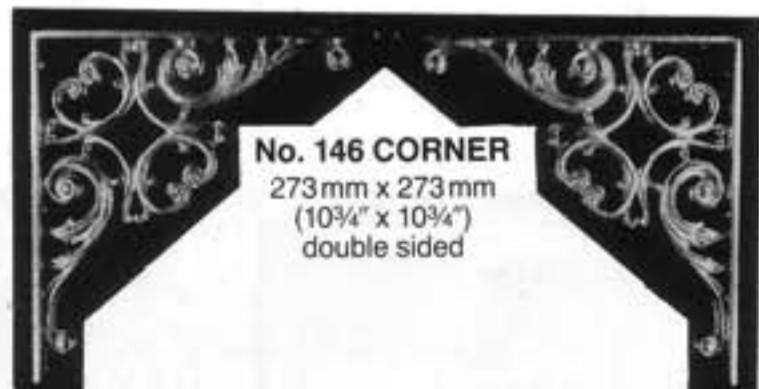

CORNERS & FRIEZES

No. 102 Double Sided Frieze
800 mm x 120 mm

No. 8D Double Sided Frieze
866 mm x 83 mm

No. 100 Double Sided Corner
397 mm x 397 mm

No. 7 Double Sided Corner
440 mm x 440 mm

No. 50 Double Sided Frieze
825 mm x 180 mm

No. 1105 Double Sided Frieze
795 mm x 110 mm

No. 47 Double Sided
Left Corner 438 mm x 533 mm

No. 48 Double Sided
Right Corner 438 mm x 533 mm

No. 1104 Double Sided Corner
395 mm x 395 mm

No. 1107 Double Sided Frieze
900 x 150 mm

RICHMOND VALANCE single sided
835 mm x 197 mm (32 $\frac{1}{8}$ " x 7 $\frac{3}{4}$ ")

No. 1106 Double Sided Corner
515 mm x 420 mm

RICHMOND FRIEZE
795 mm x 90 mm (31 $\frac{1}{16}$ " x 3 $\frac{3}{8}$ ") single sided

GRANGE FRIEZE
800 mm x 100 mm (31 $\frac{1}{2}$ " x 4")

RICHMOND CORNER
434 mm x 434 mm
(17 $\frac{1}{8}$ " x 17 $\frac{1}{8}$ ")
single sided

GRANGE CORNER
432 mm x 432 mm
(17" x 17")
double sided

No. 146 CORNER
273 mm x 273 mm
(10 $\frac{3}{4}$ " x 10 $\frac{3}{4}$ ")
double sided