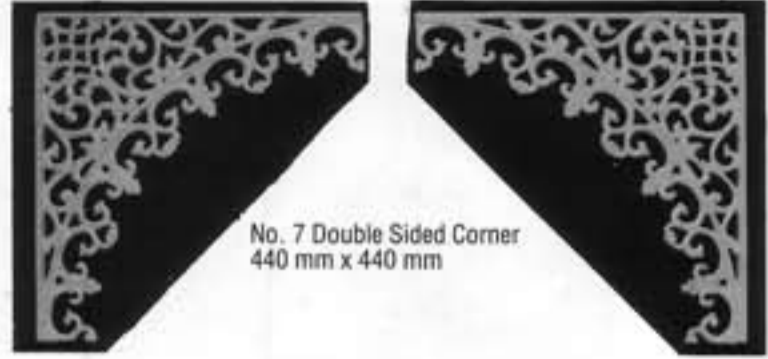

CORNERS & FRIEZES

No. 102 Double Sided Frieze
800 mm x 120 mm

No. 8D Double Sided Frieze
866 mm x 83 mm

No. 100 Double Sided Corner
397 mm x 397 mm

No. 7 Double Sided Corner
440 mm x 440 mm

No. 50 Double Sided Frieze
825 mm x 180 mm

No. 1105 Double Sided Frieze
795 mm x 110 mm

No. 47 Double Sided
Left Corner 438 mm x 533 mm

No. 48 Double Sided
Right Corner 438 mm x 533 mm

No. 1104 Double Sided Corner
395 mm x 395 mm

No. 1107 Double Sided Frieze
900 x 150 mm

RICHMOND VALANCE single sided
835 mm x 197 mm (32 $\frac{1}{8}$ " x 7 $\frac{3}{4}$ ")

No. 1106 Double Sided Corner
515 mm x 420 mm

RICHMOND FRIEZE
795 mm x 90 mm (31 $\frac{1}{16}$ " x 3 $\frac{3}{8}$ ") single sided

GRANGE FRIEZE
800 mm x 100 mm (31 $\frac{1}{2}$ " x 4")

RICHMOND CORNER
434 mm x 434 mm
(17 $\frac{1}{8}$ " x 17 $\frac{1}{8}$ ")
single sided

GRANGE CORNER
432 mm x 432 mm
(17" x 17")
double sided

No. 146 CORNER
273 mm x 273 mm
(10 $\frac{3}{4}$ " x 10 $\frac{3}{4}$ ")
double sided