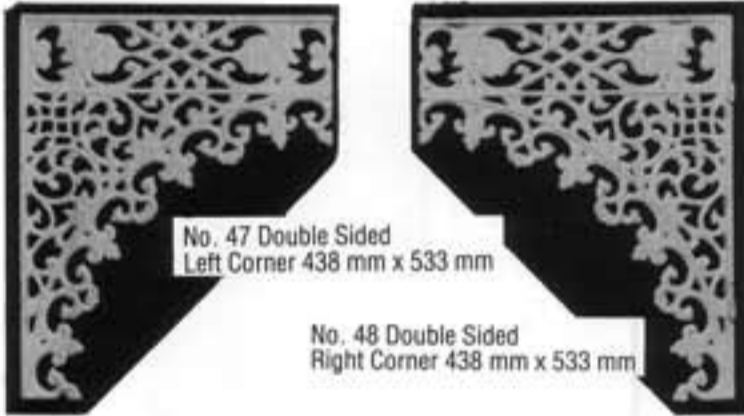

CORNERS & FRIEZES

No. 102 Double Sided Frieze
800 mm x 120 mm

No. 8D Double Sided Frieze
866 mm x 83 mm

No. 100 Double Sided Corner
397 mm x 397 mm

No. 7 Double Sided Corner
440 mm x 440 mm

No. 50 Double Sided Frieze
825 mm x 180 mm

No. 1105 Double Sided Frieze
795 mm x 110 mm

No. 47 Double Sided
Left Corner 438 mm x 533 mm

No. 48 Double Sided
Right Corner 438 mm x 533 mm

No. 1104 Double Sided Corner
395 mm x 395 mm

No. 1107 Double Sided Frieze
900 x 150 mm

RICHMOND VALANCE single sided
835 mm x 197 mm (32 $\frac{1}{8}$ " x 7 $\frac{3}{4}$ ")

No. 1106 Double Sided Corner
515 mm x 420 mm

RICHMOND FRIEZE
795 mm x 90 mm (31 $\frac{1}{16}$ " x 3 $\frac{3}{8}$ ") single sided

GRANGE FRIEZE
800 mm x 100 mm (31 $\frac{1}{2}$ " x 4")

RICHMOND CORNER
434 mm x 434 mm
(17 $\frac{1}{8}$ " x 17 $\frac{1}{8}$ ")
single sided

GRANGE CORNER
432 mm x 432 mm
(17" x 17")
double sided

No. 146 CORNER
273 mm x 273 mm
(10 $\frac{3}{4}$ " x 10 $\frac{3}{4}$ ")
double sided